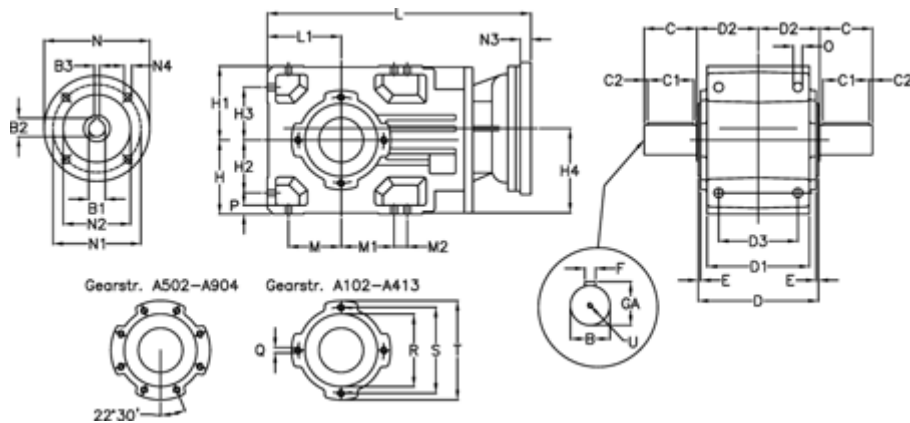

Article number: 29600106592225
 Description: Bevel helical gearbox
 A102UD-65,9-P71B5

Measures

B = 25	D1 = 95	H1 = 70	M2 = 0	Q = M8x12
B1 = 14	D2 = 63	H2 = 50.0	N = 160	R = 80
B2 = 16.3	D3 = 75	H3 = 50.0	N1 = 130	S = 100
B3 = 5	Description = A102UD-xx-P71 B5	H4 = 83.0	N2 = 110	T = 120
C = 45	E = 3.0	L = 282.5	N3 = 0	U = M8x19
C1 = 35	F = 8	L1 = 70	N4 = M8x16	
C2 = 5.0	GA = 28.0	M = 50.0	O = 9.5	
D = 117	H = 70	M1 = 50.0	P = 9	